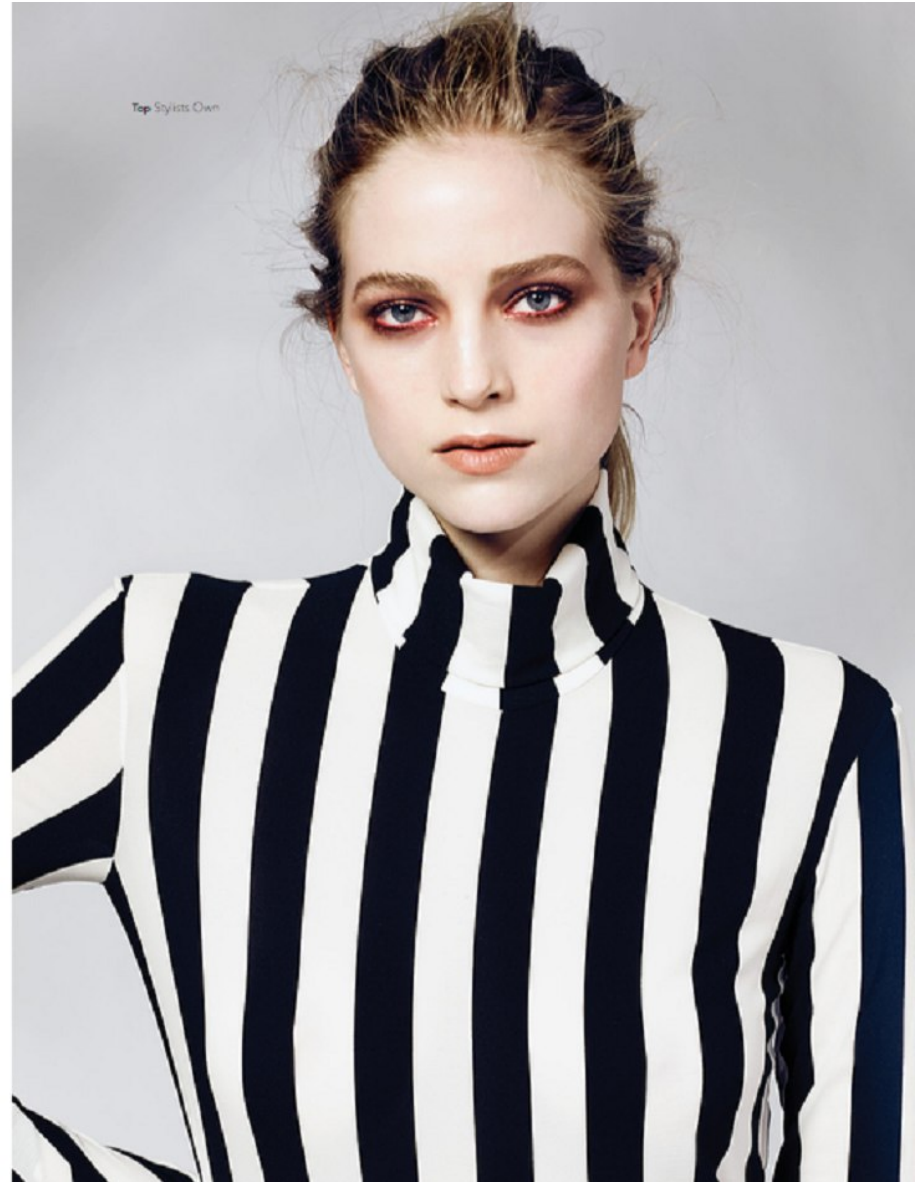

CHLOE BRAATEN / LADY MIDNIGHT EDITORIAL

Dress Calvin Klein Scarf Stylist's Own Shoes Alexander McQueen

CHLOE BRAATEN / LADY MIDNIGHT EDITORIAL

Sweater Missoni From SHE Vintage Pants Stylist's Own
Shoes Alexander McQueen Necklace Eddie Borgo Ring Stylist's Own